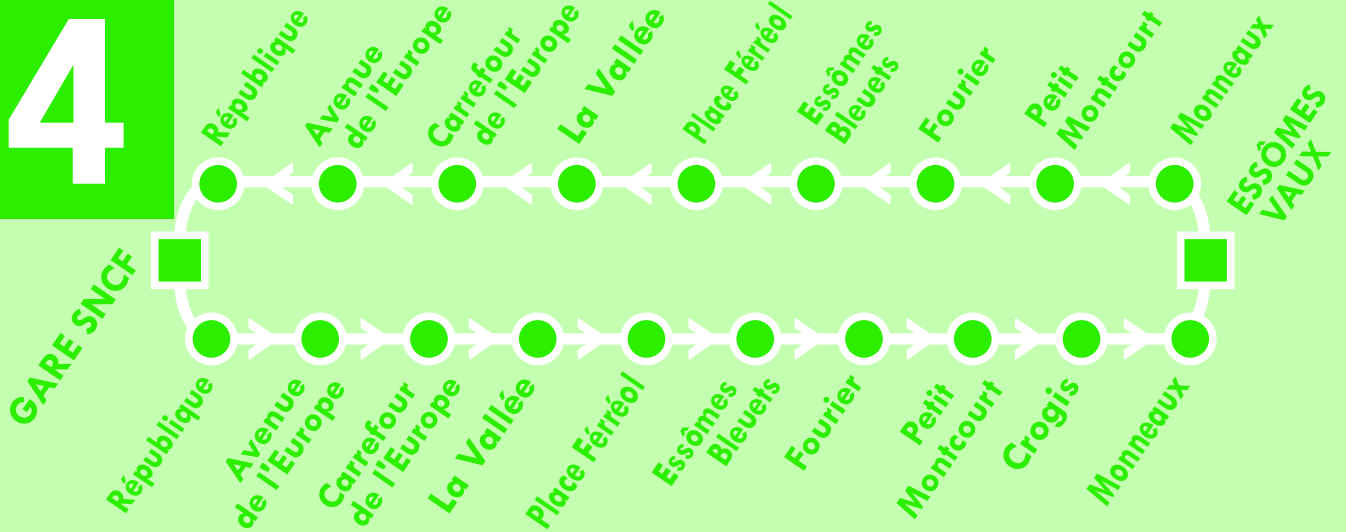

ligne

4

ESSÔMES VAUX <> GARE SNCF

| | | ⌚ | ⌚ | ⌚ | ⌚ | ⌚ | ⌚ | ⌚ | ⌚ | ⌚ | ⌚ | ⌚ |
|-----------------------|---|------|------|------|-------|-------|-------|-------|-------|-------|-------|-------|
| GARE SNCF | Flexo Services Flexo pour les trains de 5h04/5h34 ou 6h01 | 6:05 | 7:05 | 8:05 | 9:05 | 11:05 | 12:05 | 13:05 | 14:05 | 16:05 | 17:05 | 18:05 |
| République | | 6:08 | 7:08 | 8:08 | 9:08 | 11:08 | 12:08 | 13:08 | 14:08 | 16:08 | 17:08 | 18:08 |
| Avenue de l'Europe | | 6:09 | 7:09 | 8:09 | 9:09 | 11:09 | 12:09 | 13:09 | 14:09 | 16:09 | 17:09 | 18:09 |
| Carrefour de l'Europe | | 6:13 | 7:13 | 8:13 | 9:13 | 11:13 | 12:13 | 13:13 | 14:13 | 16:13 | 17:13 | 18:13 |
| La Vallée | | 6:14 | 7:14 | 8:14 | 9:14 | 11:14 | 12:14 | 13:14 | 14:14 | 16:14 | 17:14 | 18:14 |
| Place Ferréol | | 6:16 | 7:16 | 8:16 | 9:16 | 11:16 | 12:16 | 13:16 | 14:16 | 16:16 | 17:16 | 18:16 |
| Essômes Bleuets | | 6:18 | 7:18 | 8:18 | 9:18 | 11:18 | 12:18 | 13:18 | 14:18 | 16:18 | 17:18 | 18:18 |
| Fourier | | 6:20 | 7:20 | 8:20 | 9:20 | 11:20 | 12:20 | 13:20 | 14:20 | 16:20 | 17:20 | 18:20 |
| Petit Montcourt | | 6:21 | 7:21 | 8:21 | 9:21 | 11:21 | 12:21 | 13:21 | 14:21 | 16:21 | 17:21 | 18:21 |
| Crogis | | 6:24 | 7:24 | 8:24 | 9:24 | 11:24 | 12:24 | 13:24 | 14:24 | 16:24 | 17:24 | 18:24 |
| Monneaux | | 6:27 | 7:27 | 8:27 | 9:27 | 11:27 | 12:27 | 13:27 | 14:27 | 16:27 | 17:27 | 18:27 |
| ESSÔMES VAUX | | 6:30 | 7:30 | 8:30 | 9:30 | 11:30 | 12:30 | 13:30 | 14:30 | 16:30 | 17:30 | 18:30 |
| Monneaux | | 6:31 | 7:31 | 8:31 | 9:31 | 11:31 | 12:31 | 13:31 | 14:31 | 16:31 | 17:31 | 18:31 |
| Petit Montcourt | | 6:33 | 7:33 | 8:33 | 9:33 | 11:33 | 12:33 | 13:33 | 14:33 | 16:33 | 17:33 | 18:33 |
| Fourier | | 6:35 | 7:35 | 8:35 | 9:35 | 11:35 | 12:35 | 13:35 | 14:35 | 16:35 | 17:35 | 18:35 |
| Essômes Bleuets | | 6:37 | 7:37 | 8:37 | 9:37 | 11:37 | 12:37 | 13:37 | 14:37 | 16:37 | 17:37 | 18:37 |
| Place Ferréol | | 6:38 | 7:38 | 8:38 | 9:38 | 11:38 | 12:38 | 13:38 | 14:38 | 16:38 | 17:38 | 18:38 |
| La Vallée | | 6:42 | 7:42 | 8:42 | 9:42 | 11:42 | 12:42 | 13:42 | 14:42 | 16:42 | 17:42 | 18:42 |
| Carrefour de l'Europe | 6:43 | 7:43 | 8:43 | 9:43 | 11:43 | 12:43 | 13:43 | 14:43 | 16:43 | 17:43 | 18:43 | |
| Avenue de l'Europe | 6:45 | 7:45 | 8:45 | 9:45 | 11:45 | 12:45 | 13:45 | 14:45 | 16:45 | 17:45 | 18:45 | |
| République | 6:47 | 7:47 | 8:47 | 9:47 | 11:47 | 12:47 | 13:47 | 14:47 | 16:47 | 17:47 | 18:47 | |
| GARE SNCF | 6:50 | 7:50 | 8:50 | 9:50 | 11:50 | 12:50 | 13:50 | 14:50 | 16:50 | 17:50 | 18:50 | |